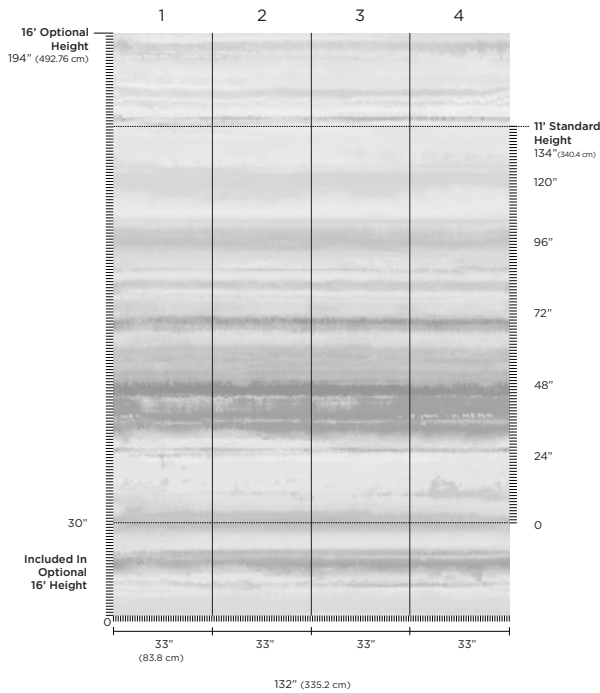

# SPEC INFORMATION

- Stock:** Made to Order
- Production Lead Time:** 1-2 weeks
- Pricing:** Priced by panel. Standard pricing applies to 11 foot (3.4 m) mural, optional extended height 16 foot (4.8 m) mural available.
- Instructions:** Installation instructions in English and panel maps accompany all orders. Additionally, instructions may be found on the website in several other languages. A professional wallcovering installer is recommended.
- Maintenance:** Wipe Gently
- Disclaimer:** As each item is printed on natural and/or textured grounds, there may be slight variance in texture and color. This is part of the inherent beauty of the wallcovering.