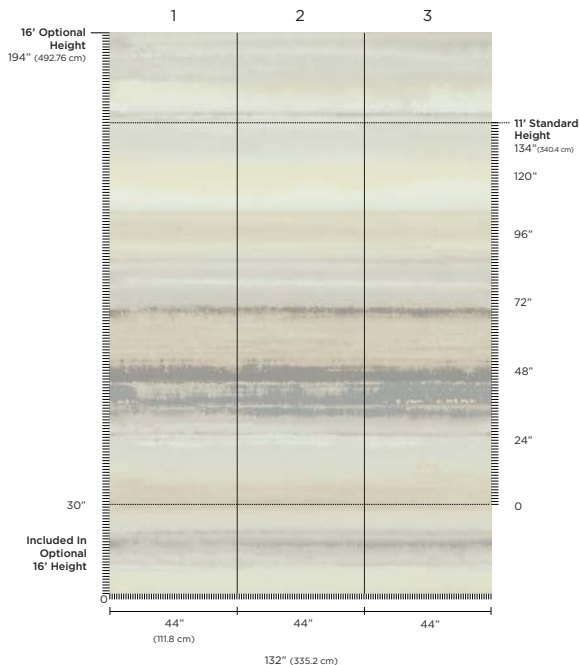

54" Width Vinyl Ground Items

1. **Mural Repeat:** 3 Panels
   132" (335.2 cm) Horizontal
2. **Panel Width:** 54" (137 cm) Untrimmed
   Trims to 44" (111.8 cm)
3. **Panel Height:** 11 feet (3.4 m) Untrimmed*
   Trim Pattern to Wall Height
4. **Minimum Order:** 3 Panels
5. **Increments:** 1 panel increment
   after minimum is met.
6. **Backing:** Osaburg
7. **Seaming:** I - Virtually Seamless (8691, 8694)
8. **Flame Rating:** ASTM E84 Class A
   CE B s2 d0, UK Class 0
   CAN-ULC S102 FSV-32, SDV-55

TO ORDER SAMPLES OR WALLCOVERING :
Scan QR code here or visit PHILLIPJEFFRIES.COM

Scan to check pricing,
order samples and
wallcovering