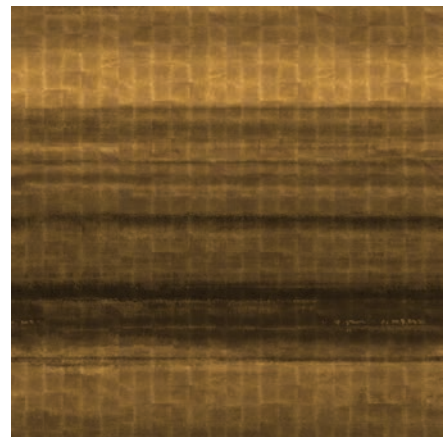

# OASIS 8 COLORWAYS

8689 White Light  
on ground 5520 Glam Grass

8692 Silver Harmony  
on ground 3221 Star Dust Silk

8690 Prismatic Pink  
on ground 5230 Manila Hemp

8691 Calm Cream  
on ground 7881 Vinyl Washi

8696 Golden Springs  
on ground 1081 Metallic Leaf

8693 Rainbow  
on ground 3221 Star Dust Silk

8694 Hushed Aqua  
on ground 7881 Vinyl Washi

8695 Haven Blue  
on ground 5230 Manila Hemp

All colorways shown in 11 foot panel.