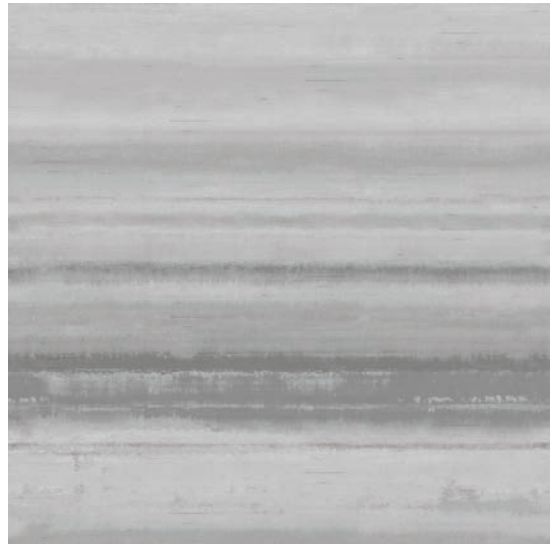

8692 Silver Harmony
on ground 3221 Star Dust Silk